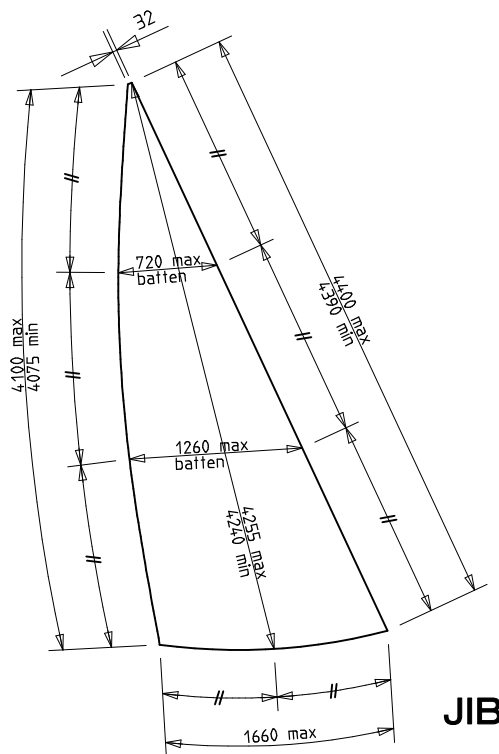

MAINSAIL

SPINNAKER

13 ft SKIFF

SAIL MEASUREMENT PLAN