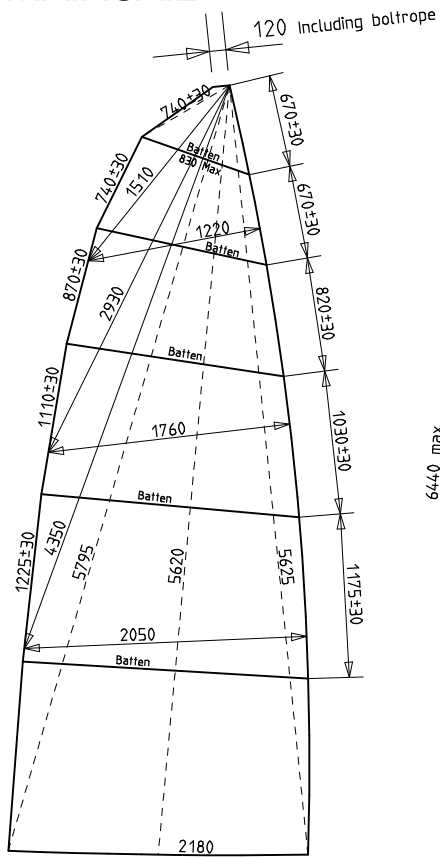

MAINSAIL

SPINNAKER

13 ft SKIFF

SAIL MEASUREMENT PLAN