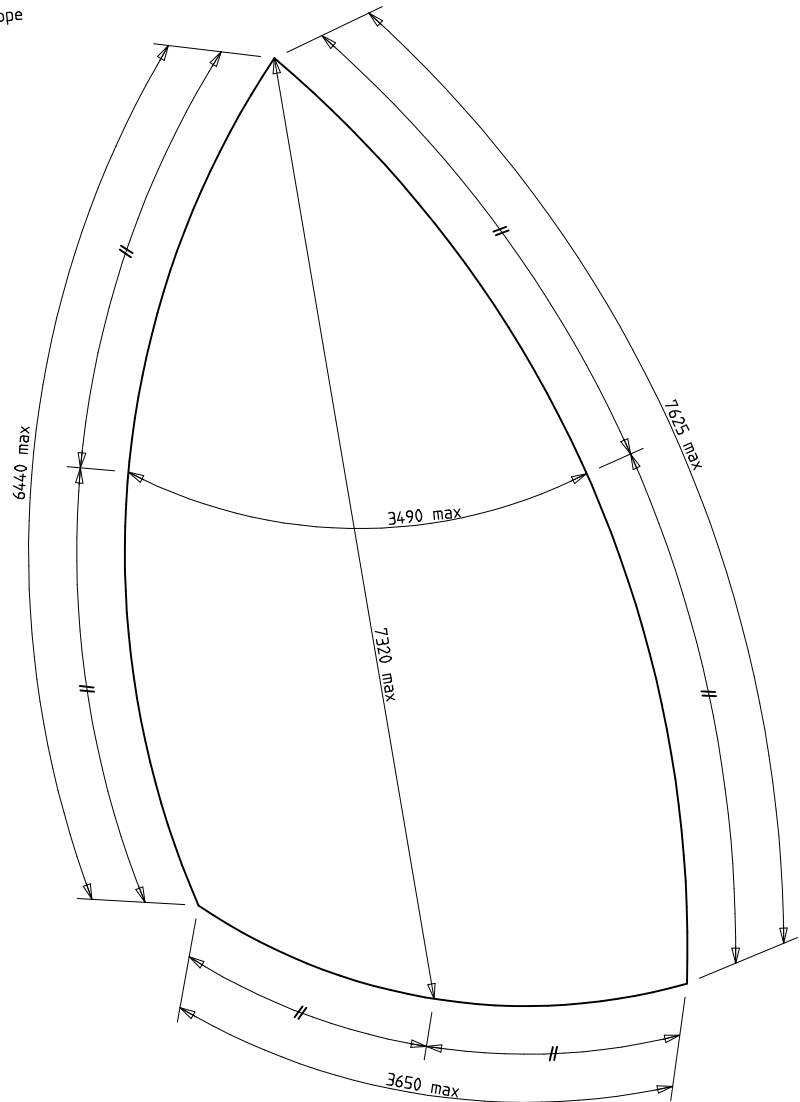

MAINSAIL

SPINNAKER

13 ft SKIFF

SAIL MEASUREMENT PLAN